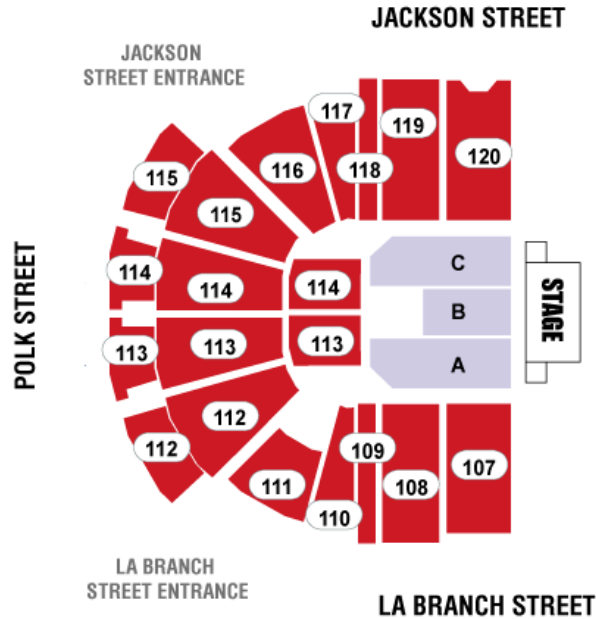

DISNEY LIVE! ROCKIN' ROAD SHOW!

Seating Chart

\$50.00	Sections Floor (Front Row)
\$36.00	Sections Floor (rows 2 - 10)
\$26.00	Sections Floor (rows 11-end) Sections 107 – 109 (rows 1 - 10) Sections 110 (rows 3 - 10) Sections 111 (rows 9 - 10) Sections 112 (rows 4 - 15) Sections 113 – 114 (rows B – 15) Sections 115 (rows 4 - 15) Sections 116 (rows 9-10) Sections 117 (rows 3 – 10) Sections 118 - 120 (rows 1 – 10)
\$21.00	Sections 107 – 111 (rows 11 - end) Sections 112 - 115 (rows 16 - 26) Sections 116 - 120 (rows 11 – end)
\$15.00	Sections 112 – 115 (rows 27- end)